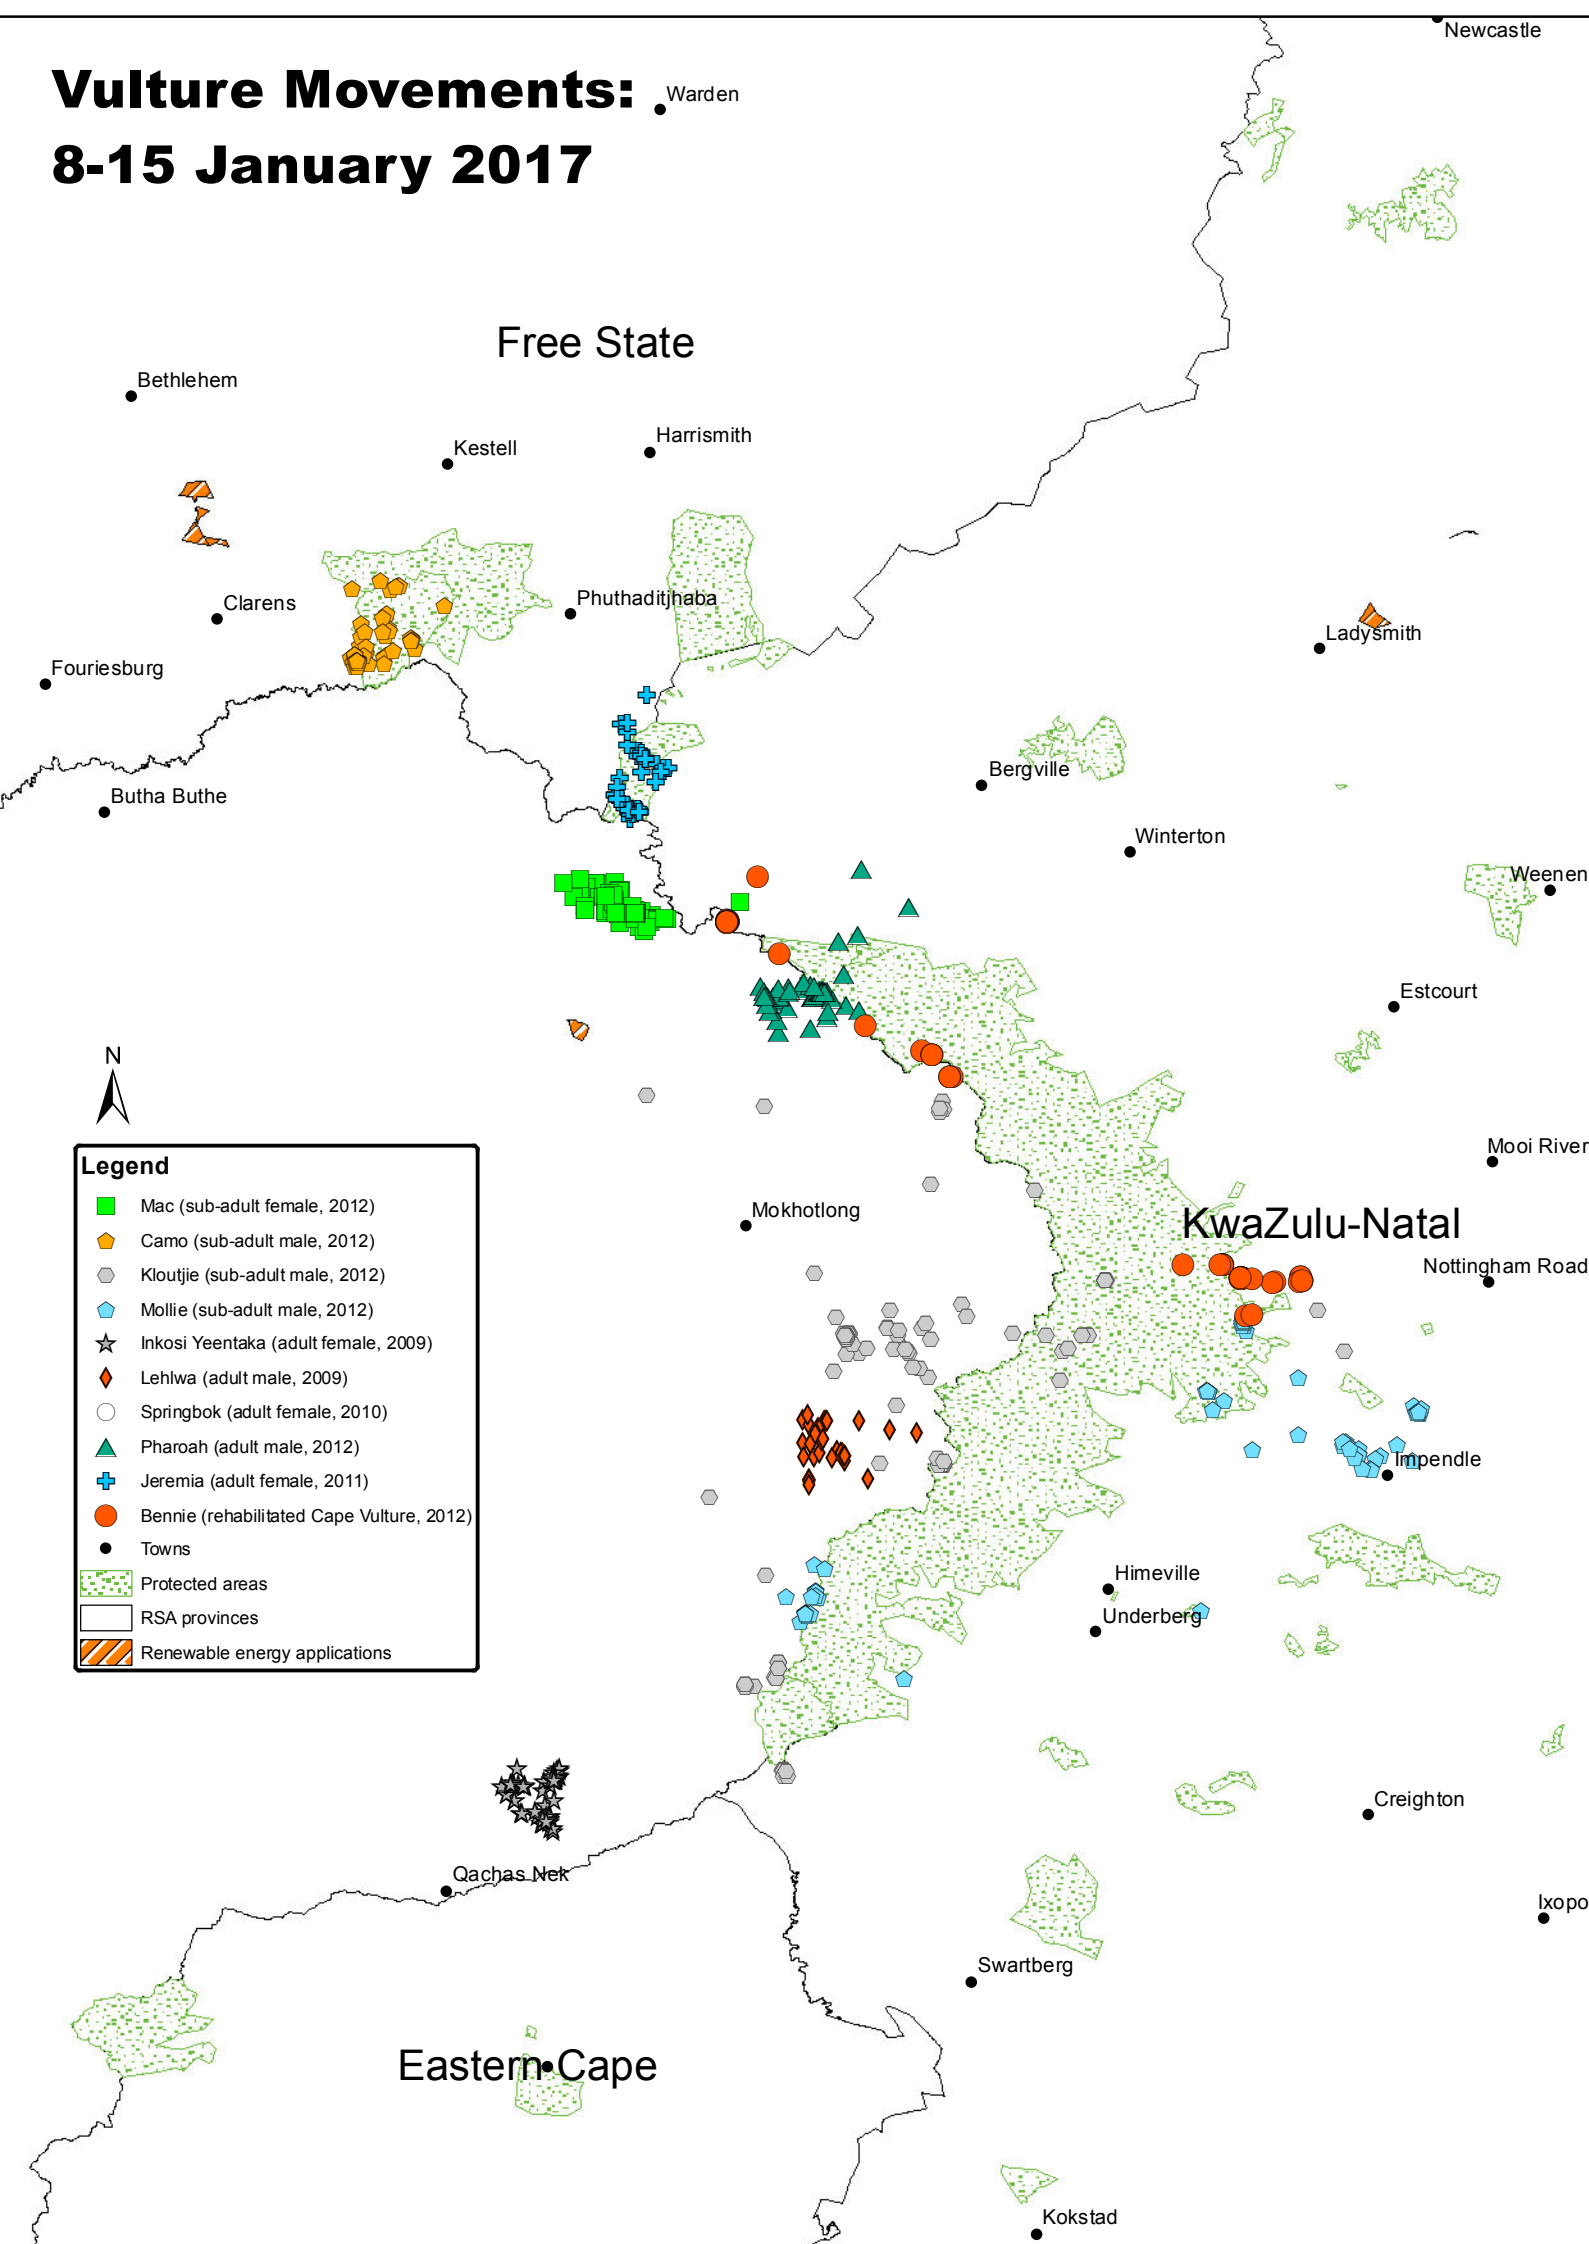

# Vulture Movements: 8-15 January 2017

**Legend**

- Mac (sub-adult female, 2012)
- ◆ Camo (sub-adult male, 2012)
- ⬡ Kloutjie (sub-adult male, 2012)
- ⬢ Mollie (sub-adult male, 2012)
- ★ Inkosi Yeentaka (adult female, 2009)
- ◇ Lehlwa (adult male, 2009)
- Springbok (adult female, 2010)
- ▲ Pharoah (adult male, 2012)
- ⊕ Jeremia (adult female, 2011)
- Bennie (rehabilitated Cape Vulture, 2012)
- Towns
- ▨ Protected areas
- ▭ RSA provinces
- ▨ Renewable energy applications